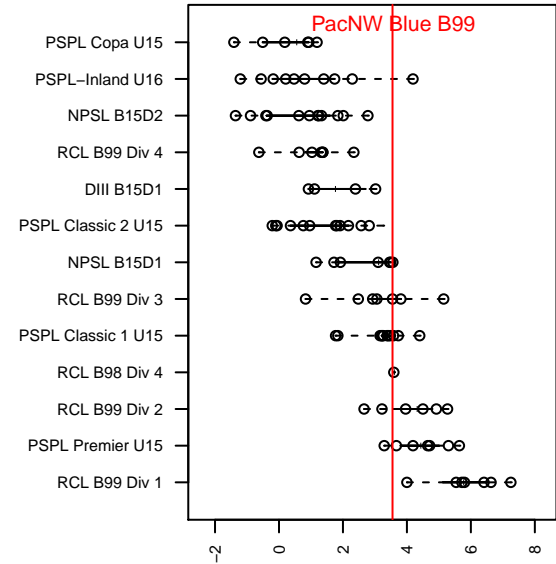

PacNW Blue B99

Pacific Northwest SC
 Tukwila, WA
 B99 total strength=1439
 attack=9.12 defense=9.2
 fall league = RCL B99 Div 3

alt names used:
 PACNW B99 BLUE (WA)
 PacNW 99 Blue
 PacNW B99Blue
 PacNW B99 Blue
 PACNW B99 BLUE (WA)
 PacNW B99 Blue

Venues played:
 2014 Rainier Challenge Copa U15
 2014 Nike Crossfire Challenge Silver U15
 2014 WA Rush Cup B15 Gold U15
 2014 RCL B99 Div 3
 2014 PacNW Winter Classic Premier U15
 2014 WYS Presidents Cup B99 Division 1

**attack and defense variance (black dot)
relative to other teams
and top 10 in region**

**attack and defense rating
relative to others at age
and all opponents in last 13 months**

Performance relative to 13 month average