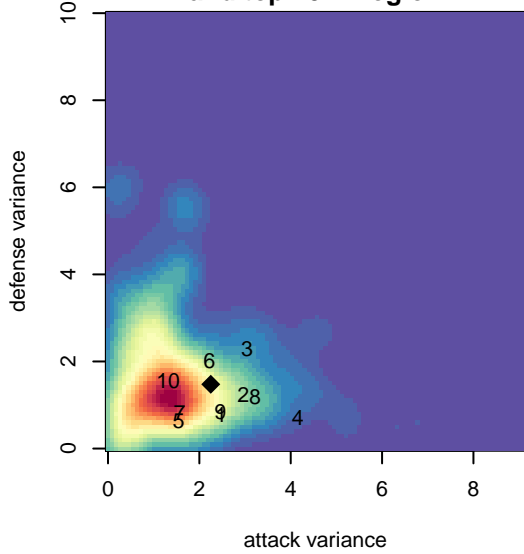

PacNW Blue B99

Pacific Northwest SC
 Tukwila, WA
 B99 total strength=1439
 attack=9.12 defense=9.2
 fall league = RCL B99 Div 3

alt names used:
 PACNW B99 BLUE (WA)
 PacNW 99 Blue
 PacNW B99Blue
 PacNW B99 Blue
 PACNW B99 BLUE (WA)
 PacNW B99 Blue

**attack and defense variance (black dot)
relative to other teams
and top 10 in region**

**attack and defense rating
relative to others at age
and all opponents in last 13 months**

Performance relative to 13 month average