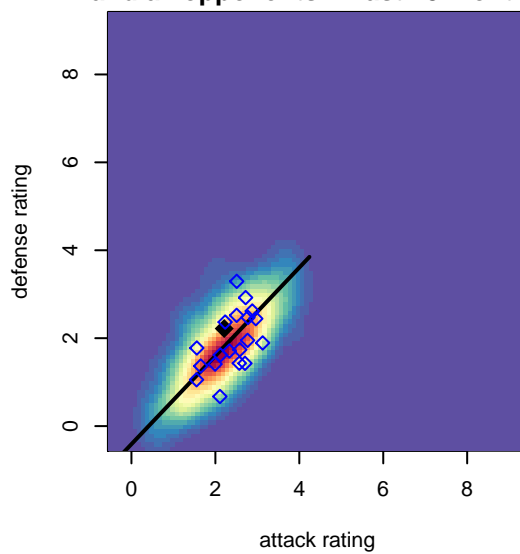

PacNW Blue B99

Pacific Northwest SC
 Tukwila, WA
 B99 total strength=1439
 attack=9.12 defense=9.2
 fall league = RCL B99 Div 3

alt names used:
 PACNW B99 BLUE (WA)
 PacNW 99 Blue
 PacNW B99Blue
 PacNW B99 Blue
 PACNW B99 BLUE (WA)
 PacNW B99 Blue

**attack and defense variance (black dot)
relative to other teams
and top 10 in region**

**attack and defense rating
relative to others at age
and all opponents in last 13 months**

Performance relative to 13 month average