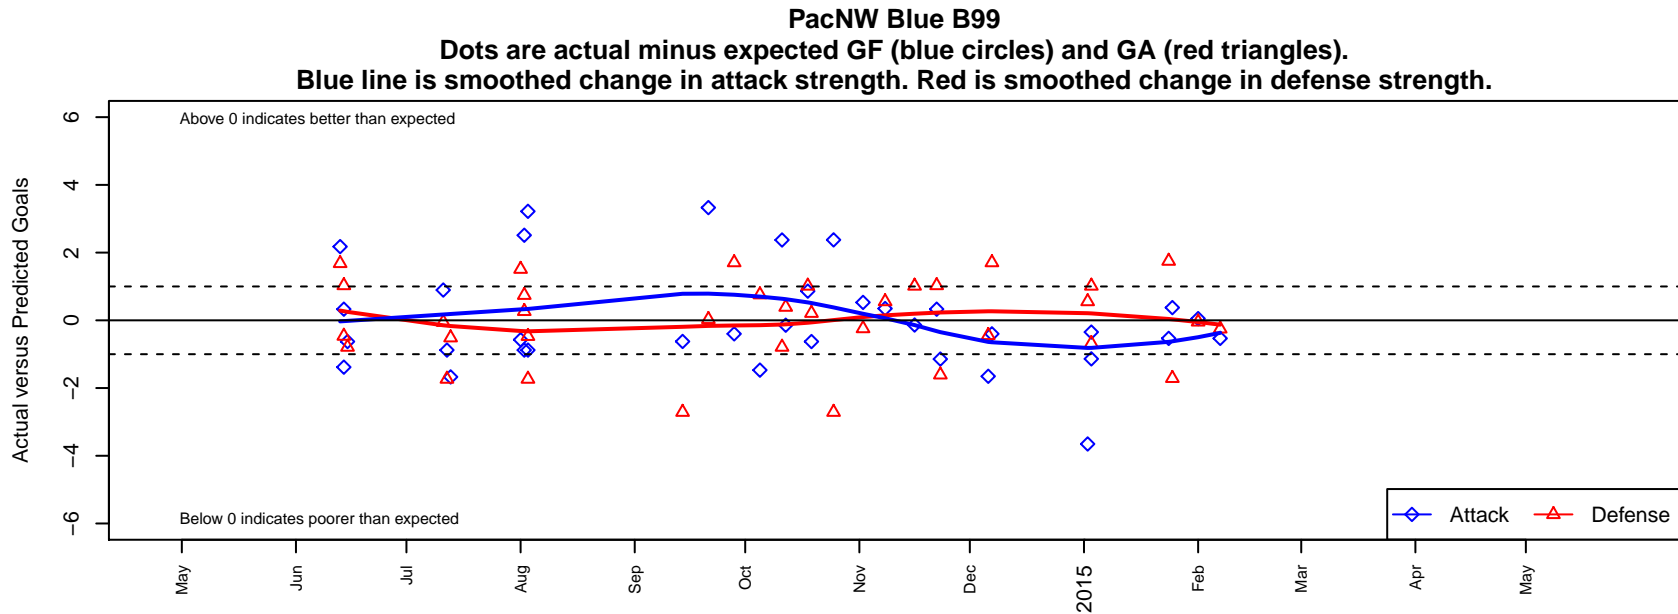

PacNW Blue B99

Pacific Northwest SC
 Tukwila, WA
 B99 total strength=1439
 attack=9.12 defense=9.2
 fall league = RCL B99 Div 3

alt names used:
 PACNW B99 BLUE (WA)
 PacNW 99 Blue
 PacNW B99Blue
 PacNW B99 Blue
 PACNW B99 BLUE (WA)
 PacNW B99 Blue

**attack and defense variance (black dot)
relative to other teams
and top 10 in region**

**attack and defense rating
relative to others at age
and all opponents in last 13 months**

Performance relative to 13 month average