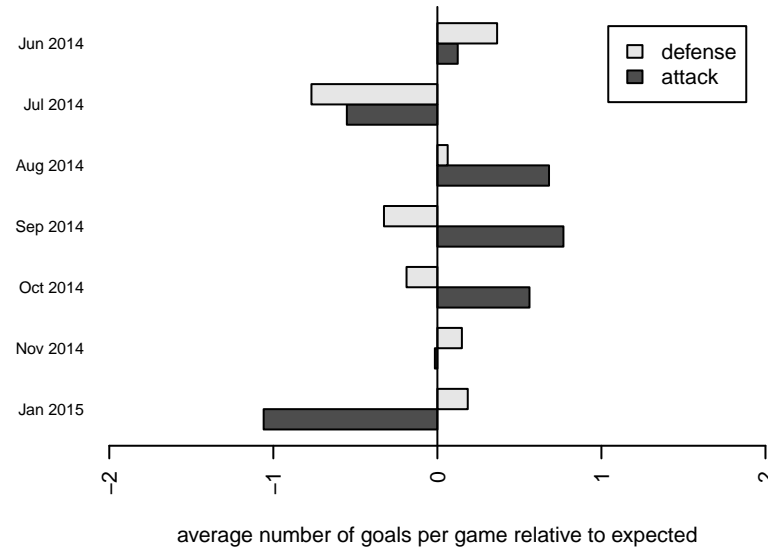

Performance relative to 13 month average