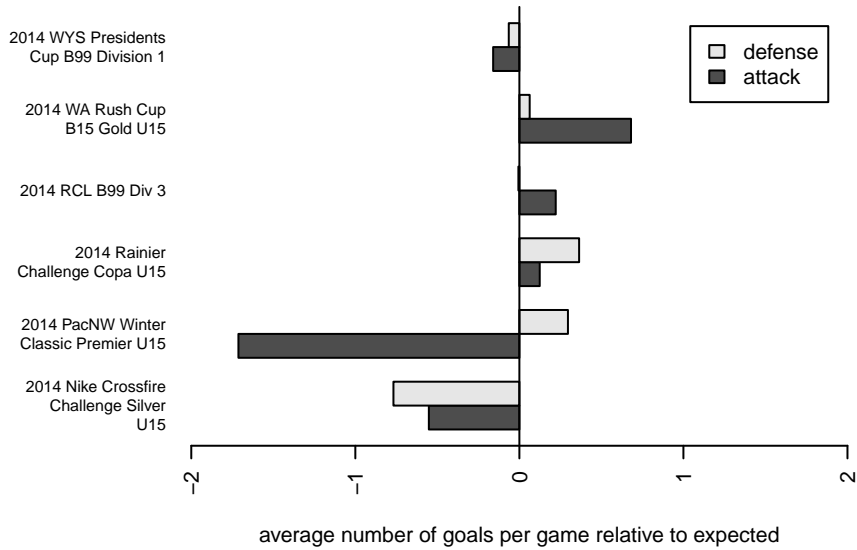

PacNW Blue B99

Pacific Northwest SC
 Tukwila, WA
 B99 total strength=1439
 attack=9.12 defense=9.2
 fall league = RCL B99 Div 3

alt names used:
 PACNW B99 BLUE (WA)
 PacNW 99 Blue
 PacNW B99Blue
 PacNW B99 Blue
 PACNW B99 BLUE (WA)
 PacNW B99 Blue

Venues played:
 2014 Rainier Challenge Copa U15
 2014 Nike Crossfire Challenge Silver U15
 2014 WA Rush Cup B15 Gold U15
 2014 RCL B99 Div 3
 2014 PacNW Winter Classic Premier U15
 2014 WYS Presidents Cup B99 Division 1

**attack and defense variance (black dot)
relative to other teams
and top 10 in region**

**attack and defense rating
relative to others at age
and all opponents in last 13 months**

Performance relative to 13 month average